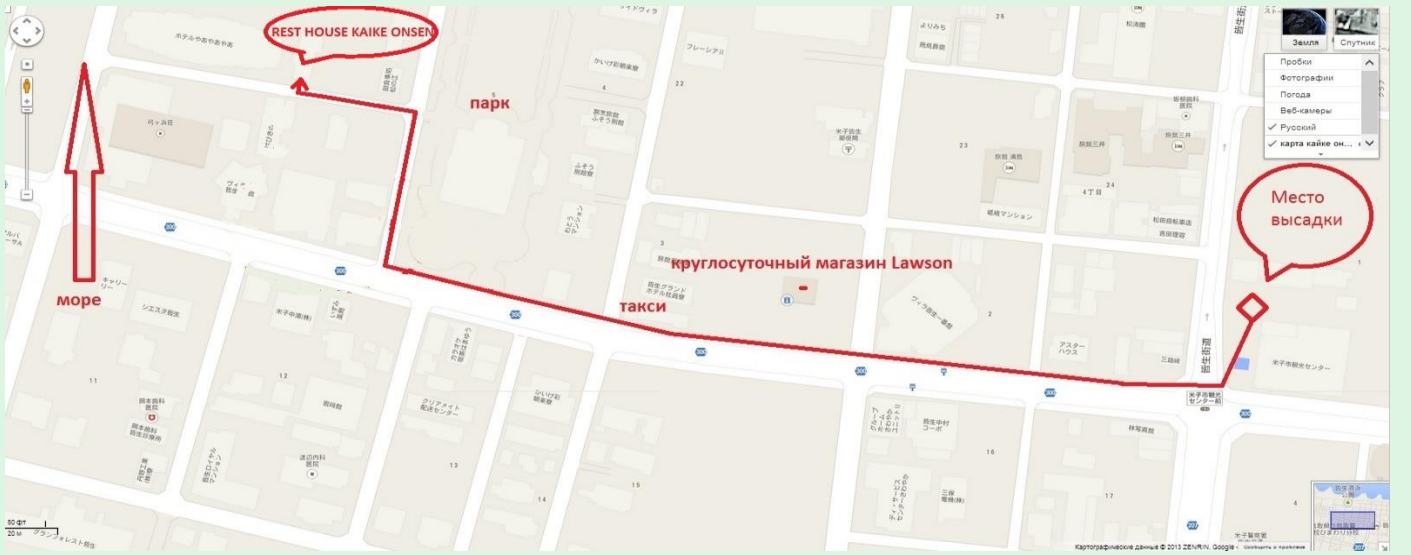

Access to «International Hotel Kaike»

- ✓ Arrival to Yonago st. by train or intercity bus;
- ✓ Next is at your choice: 10 min by taxi – approx. JPY 1500 for car
- ✓ or after arrival you should go to local bus station, stop #3;

- ✓ Take bus to Kaike Onsen - 皆生温泉 in Japanese (you can show Japanese name to driver);

Access to «International Hotel Kaike»

✓ After arrival to Kaike Onsen stop please follow the route below hotel is in 10 minutes walking distance

- ✓ Taxi parking on the right, continue straight

Access to «International Hotel Kaike»

✓ Taxi parking on the right, continue straight

✓ Right park, please go straight

Access to «International Hotel Kaike»

✓ Turn right at the corner of the park

✓ Please turn right here.

Access to «International Hotel Kaike»

✓ Right park, please go straight

✓ Go straight and you will see the restaurant building. ①

Access to «International Hotel Kaike»